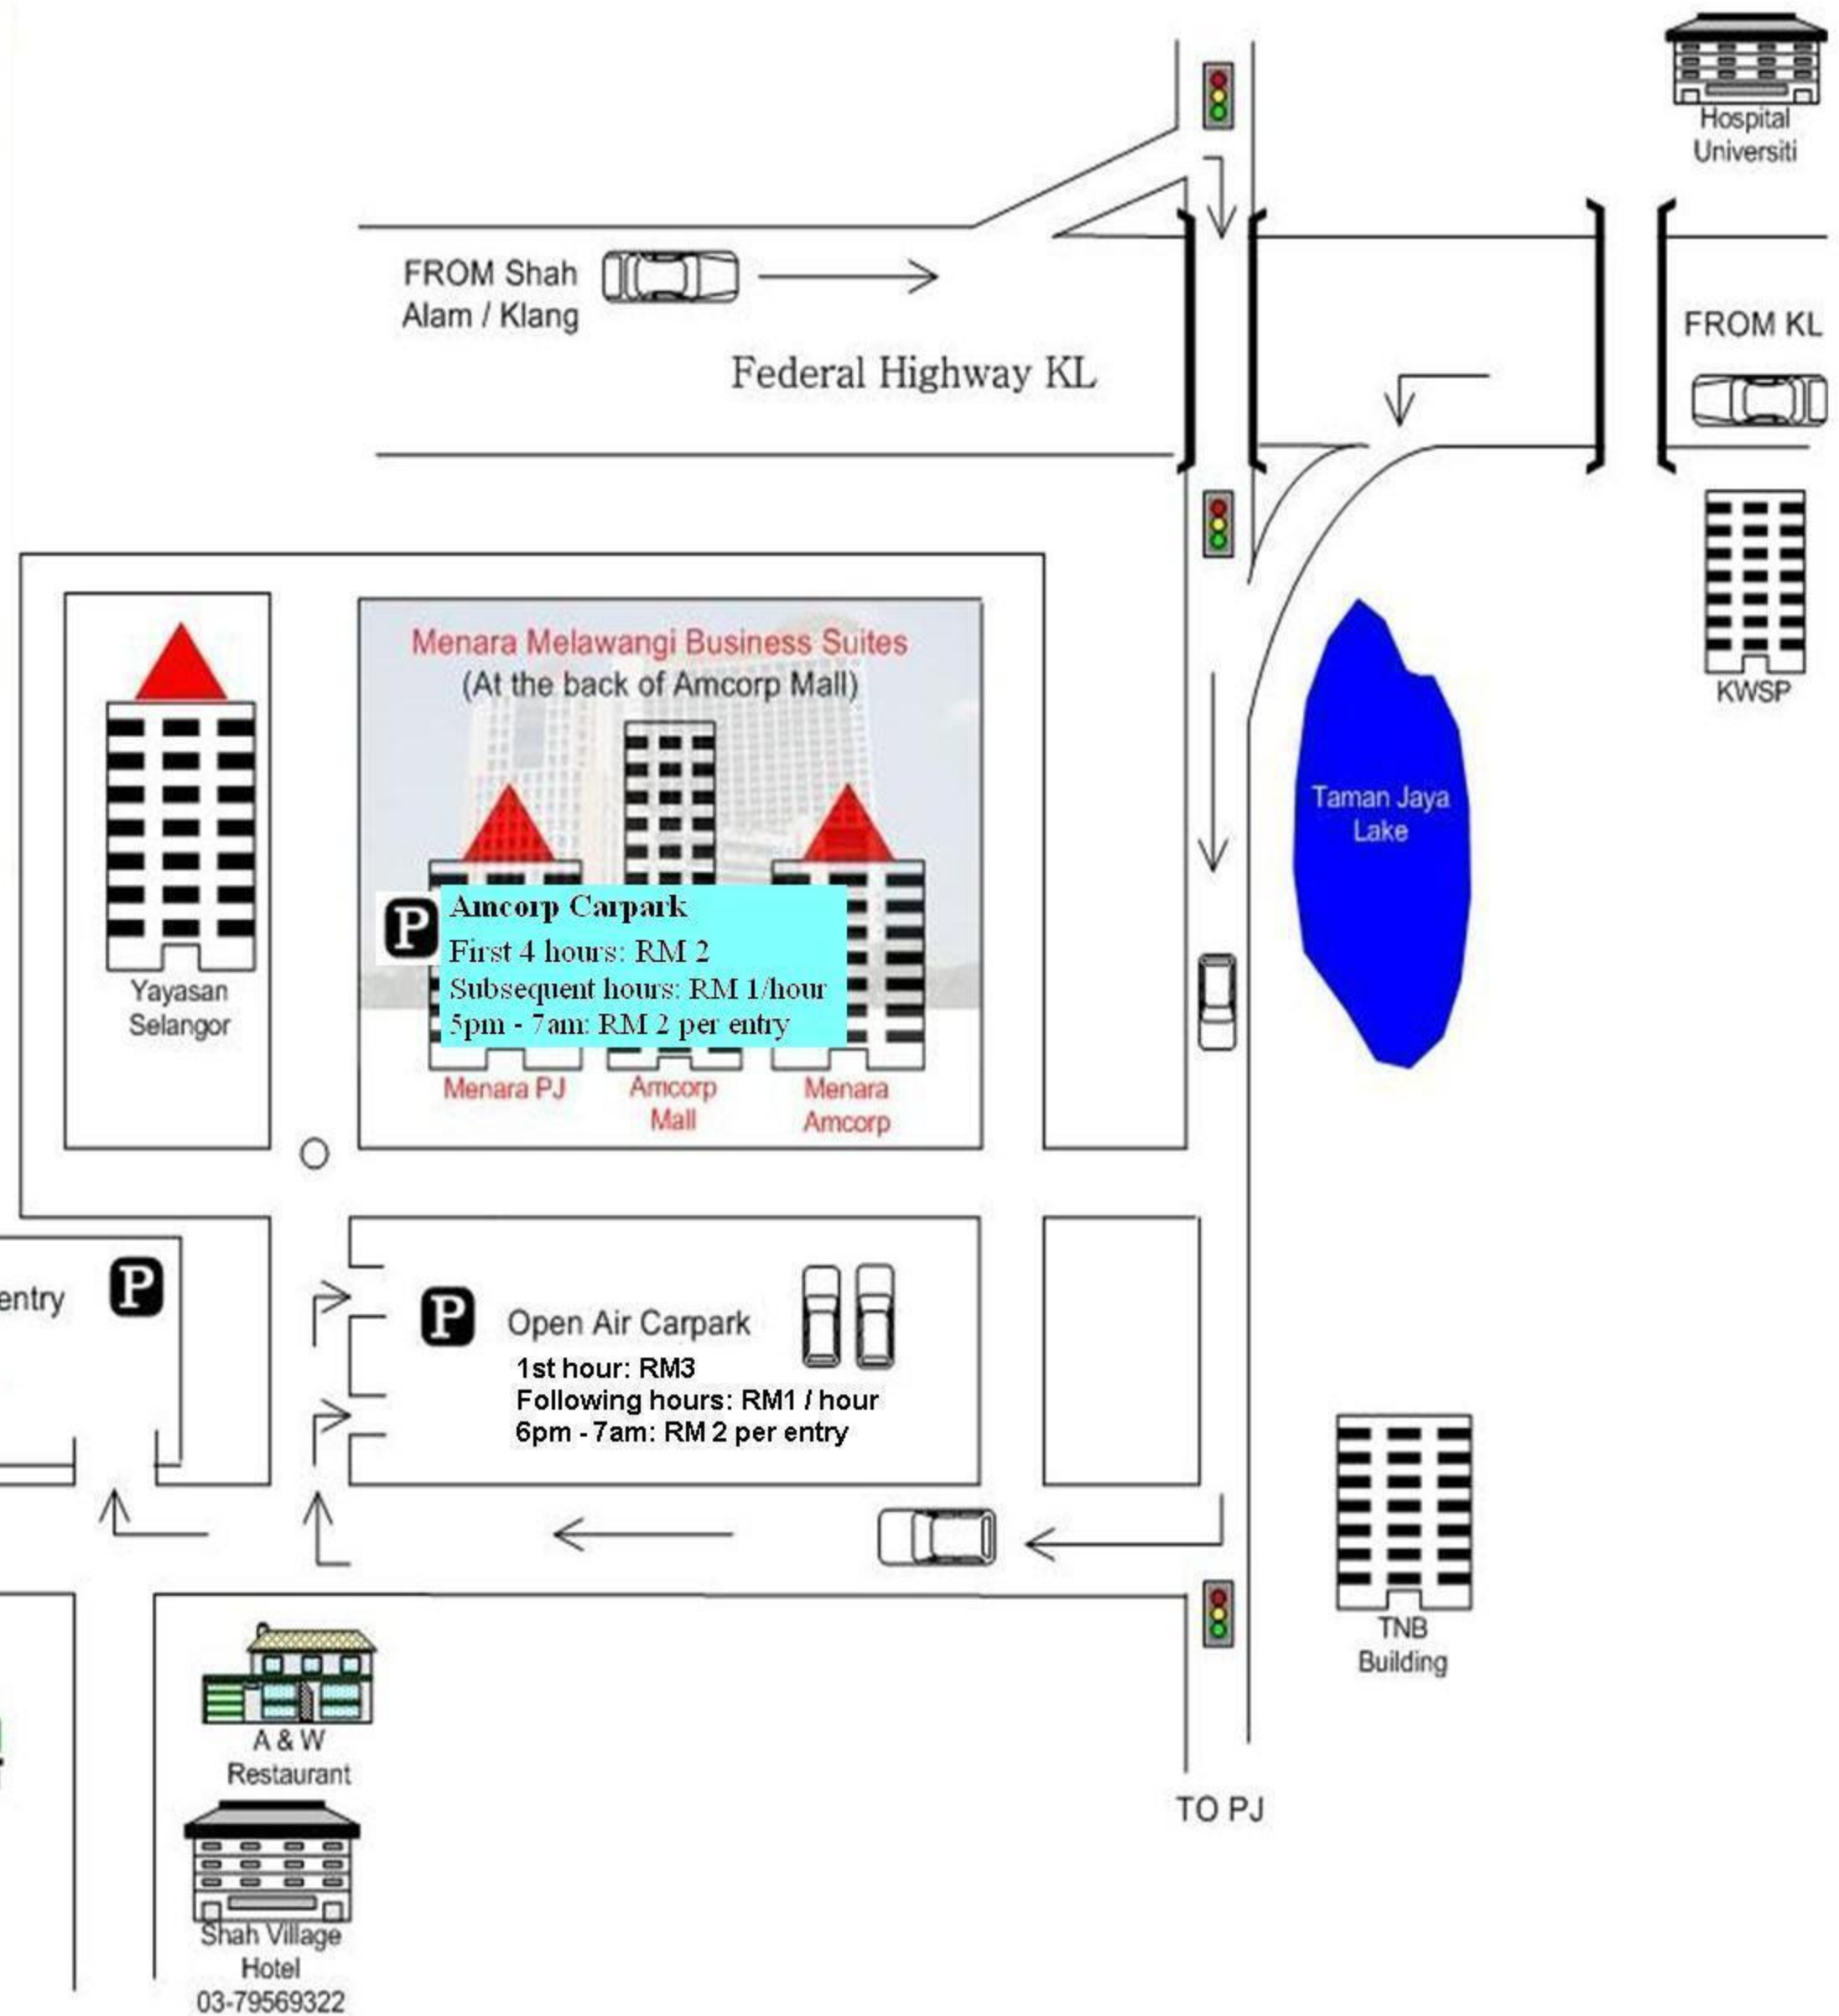

## The way to IDC Training House

1. From Ancorp Mall main entrance, you could see Starbucks Coffee on the right.
2. Go straight in, you could see Giordano Boutique, then turn to the left until you see an escalator.
3. Go to 1st floor by escalator, you will see Watson Pharmacy.
4. On the right of Watson is VERY Boutique shop.
5. Next to it is a lane to Business/Service Suite, walk through the lane.
6. You will see a lift on your left. DO NOT take the lift. Turn to your right; walk through the reception area until end of the Lobby.
7. Take the lift facing the "Laundry" to Level 10.
8. Turn to the left when you come out from the lift. Look for E-10-25 & E-10-26.

Copyright By  
IDC Training House Sdn Bhd

E-10-25 & E-10-26, Level 10  
Menara Melawangi  
Ancorp Trade Centre  
18, Jalan Persiaran Barat  
46050 Petaling Jaya  
Selangor, Malaysia

Tel: 603 - 7956 5126 / 5139  
Fax: 603 - 7956 1536

Open Air Carpark RM4 per entry

**P**

**P** Open Air Carpark

1st hour: RM3  
Following hours: RM1 / hour  
6pm - 7am: RM 2 per entry

TO PJ